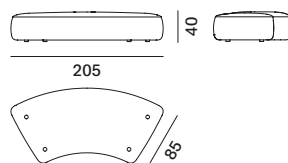

seating modul XL

one-sided backrest L85
only for Island moduls

one-sided backrest L125
only for Island moduls

one-sided backrest L170
only for Island moduls

two-sided backrest L85
only for Island moduls

two-sided backrest L125
only for Island moduls

two-sided backrest L170
only for Island moduls

one-sided armrest L85

deep one-sided armrest L125

two-sided armrest L85

Cosy Curve

seating modul S

seating modul M

one-sided backrest S - only for Curve moduls