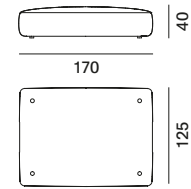

seating modul XL

one-sided backrest L85
only for Island moduls

one-sided backrest L125
only for Island moduls

one-sided backrest L170
only for Island moduls

two-sided backrest L85
only for Island moduls

two-sided backrest L125
only for Island moduls