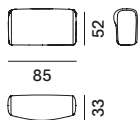

one-sided armrest L85