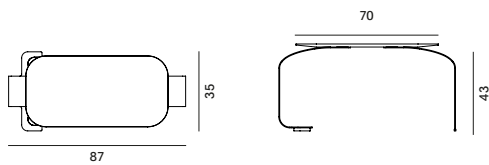

one-sided backrest M - only for Curve moduls

Accessories

Low table with curved legs to be fixed to the seating module, area without backrest (side)

Light armrest with curved legs to be fixed to the seating module, area without backrest (side)

Low table with straight legs to be fixed to the seating module in a central position (between the two modules)

Light armrest with straight legs to be fixed to the seating module in a central position (between the two modules)