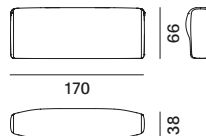

two-sided backrest L170
only for Island moduls