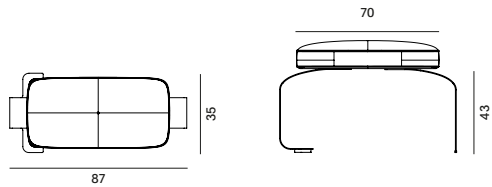

one-sided backrest M - only for Curve moduls

Accessories

Low table with curved legs to be fixed to the seating module, area without backrest (side)

Light armrest with curved legs to be fixed to the seating module, area without backrest (side)

Low table with straight legs to be fixed to the seating module in a central position (between the two modules)

Light armrest with straight legs to be fixed to the seating module in a central position (between the two modules)