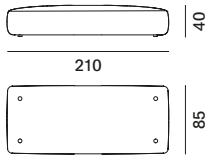

seating modul XL

one-sided backrest L85
only for Island moduls

one-sided backrest L125
only for Island moduls

one-sided backrest L170
only for Island moduls

two-sided backrest L85
only for Island moduls

two-sided backrest L125
only for Island moduls