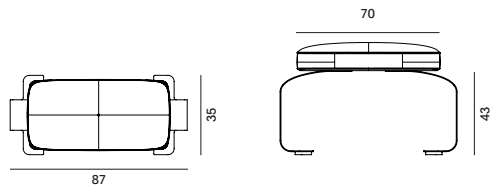

one-sided backrest M - only for Curve moduls

Accessories

Low table with curved legs to be fixed to the seating module, area without backrest (side)

Light armrest with curved legs to be fixed to the seating module, area without backrest (side)

Low table with straight legs to be fixed to the seating module in a central position (between the two modules)

Light armrest with straight legs to be fixed to the seating module in a central position (between the two modules)