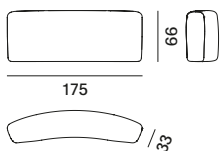

seating modul XL

one-sided backrest L85
only for Island moduls

one-sided backrest L125
only for Island moduls

one-sided backrest L170
only for Island moduls

two-sided backrest L85
only for Island moduls

two-sided backrest L125
only for Island moduls

two-sided backrest L170
only for Island moduls

one-sided armrest L85

deep one-sided armrest L125

two-sided armrest L85

Cosy Curve

seating modul S

seating modul M

one-sided backrest S - only for Curve moduls

one-sided backrest M - only for Curve moduls

Accessories

Low table with curved legs to be fixed to the seating module, area without backrest (side)

Light armrest with curved legs to be fixed to the seating module, area without backrest (side)