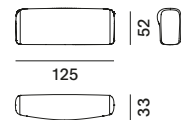

deep one-sided armrest L125