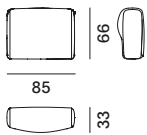

seating modul XL

one-sided backrest L85
only for Island moduls

one-sided backrest L125
only for Island moduls

one-sided backrest L170
only for Island moduls

two-sided backrest L85
only for Island moduls

two-sided backrest L125
only for Island moduls