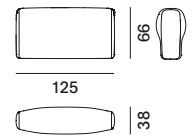

seating modul XL

one-sided backrest L85
only for Island moduls

one-sided backrest L125
only for Island moduls

one-sided backrest L170
only for Island moduls

two-sided backrest L85
only for Island moduls

two-sided backrest L125
only for Island moduls