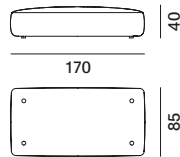

seating modul L