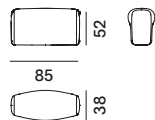

seating modul XL

one-sided backrest L85
only for Island moduls

one-sided backrest L125
only for Island moduls

one-sided backrest L170
only for Island moduls

two-sided backrest L85
only for Island moduls

two-sided backrest L125
only for Island moduls

two-sided backrest L170
only for Island moduls

one-sided armrest L85

deep one-sided armrest L125

two-sided armrest L85

Cosy Curve

seating modul S

seating modul M

one-sided backrest S - only for Curve moduls