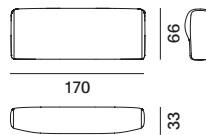

seating modul XL

one-sided backrest L85
only for Island moduls

one-sided backrest L125
only for Island moduls

one-sided backrest L170
only for Island moduls

two-sided backrest L85
only for Island moduls

two-sided backrest L125
only for Island moduls