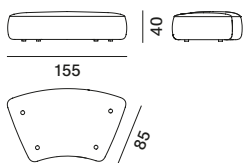

seating modul XL

one-sided backrest L85
only for Island moduls

one-sided backrest L125
only for Island moduls

one-sided backrest L170
only for Island moduls

two-sided backrest L85
only for Island moduls

two-sided backrest L125
only for Island moduls

two-sided backrest L170
only for Island moduls

one-sided armrest L85

deep one-sided armrest L125

two-sided armrest L85

Cosy Curve

seating modul S

seating modul M

one-sided backrest S - only for Curve moduls