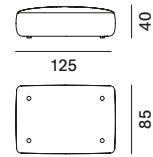

seating modul M