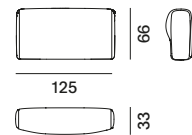

seating modul XL

one-sided backrest L85
only for Island moduls

one-sided backrest L125
only for Island moduls

one-sided backrest L170
only for Island moduls

two-sided backrest L85
only for Island moduls

two-sided backrest L125
only for Island moduls