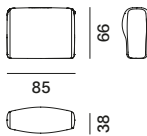

seating modul XL

one-sided backrest L85
only for Island moduls

one-sided backrest L125
only for Island moduls

one-sided backrest L170
only for Island moduls

two-sided backrest L85
only for Island moduls

two-sided backrest L125
only for Island moduls