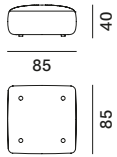

Cosy Island

seating modul S